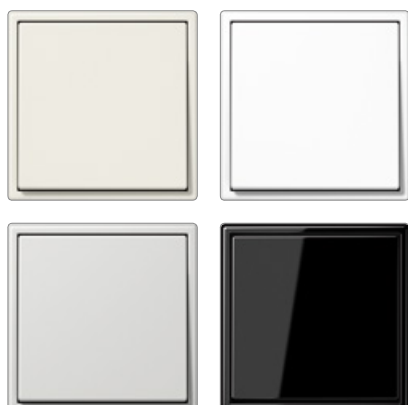

1:1

Flush-mounted range

Material Duroplastic

Protection level

Protection level IP 44 is ensured with sealing gasket ref.-no. 551 WU and „IP 44 frame“ of the respective design range.

P Colour printing possible

Colours

- P** ivory similar RAL 1013
- P** white similar RAL 9010
- P** light grey similar RAL 7035
- black similar RAL 9005

Selected devices are available in the colours

- green similar RAL 6029
- orange similar RAL 2004