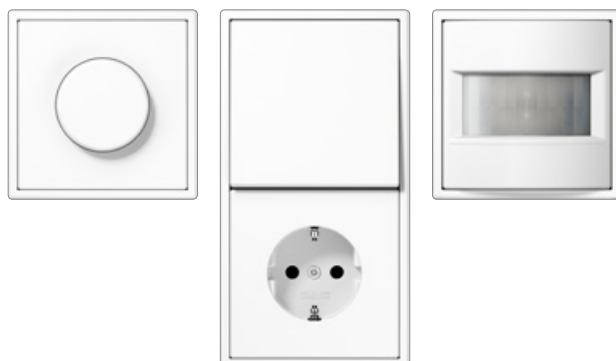

1:1

Flush-mounted range

Material Duroplastic

Protection level

Protection level IP 44 is ensured with sealing gasket ref.-no. 551 WU and „IP 44 frame“ of the respective design range.

P Colour printing possible

Colours

- P** ivory similar RAL 1013
- P** white similar RAL 9010
- P** light grey similar RAL 7035
- black similar RAL 9005

Selected devices are available in the colours

- green similar RAL 6029
- orange similar RAL 2004