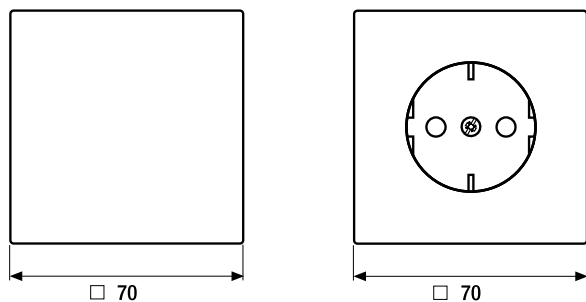

1:1

Flush-mounted range

Material Duroplastic

Protection level

Protection level IP 44 is ensured with sealing gasket ref.-no. 551 WU and „IP 44 frame“ of the respective design range.

P Colour printing possible

Frame size

1-gang	81 mm x 81 mm
2-gang	152 mm x 81 mm
3-gang	223 mm x 81 mm
4-gang	294 mm x 81 mm
5-gang	365 mm x 81 mm

Frames can be installed horizontally and vertically.

Corner radius of frames R 2