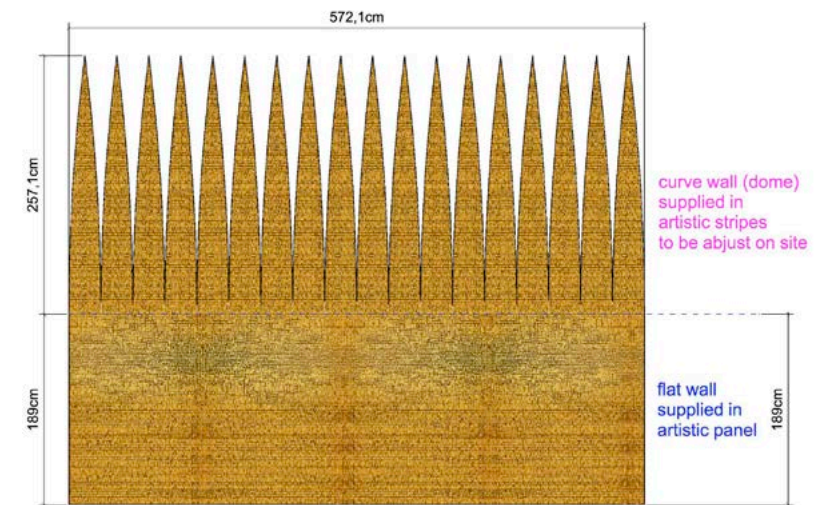

19/F VIP RECEPTION