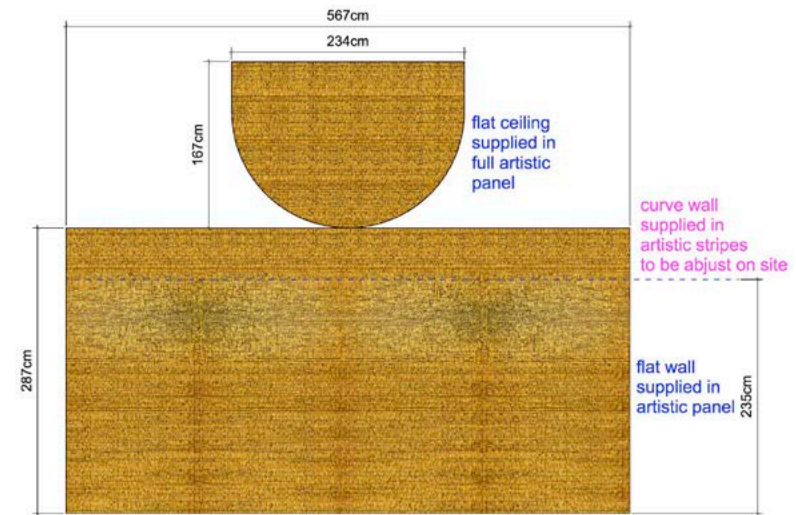

18/F LIFT LOBBY