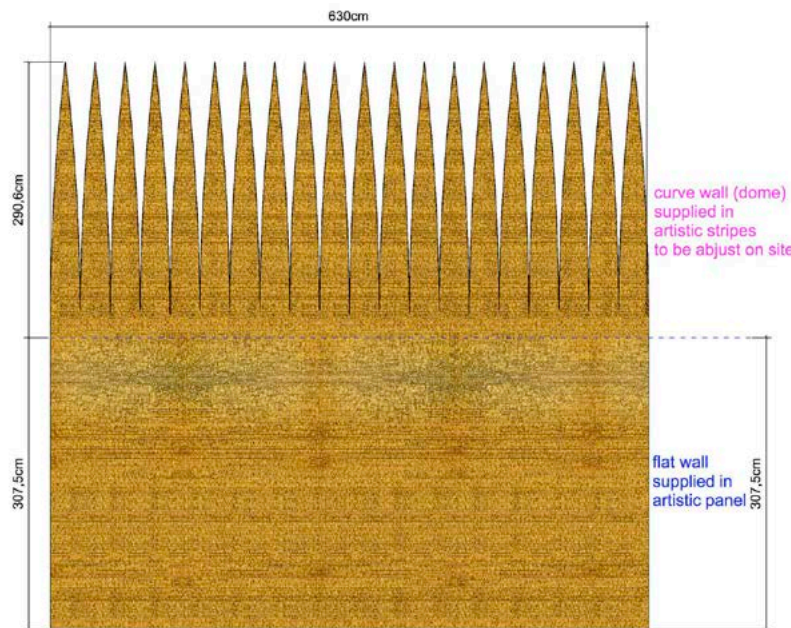

19/F LIFT LOBBY