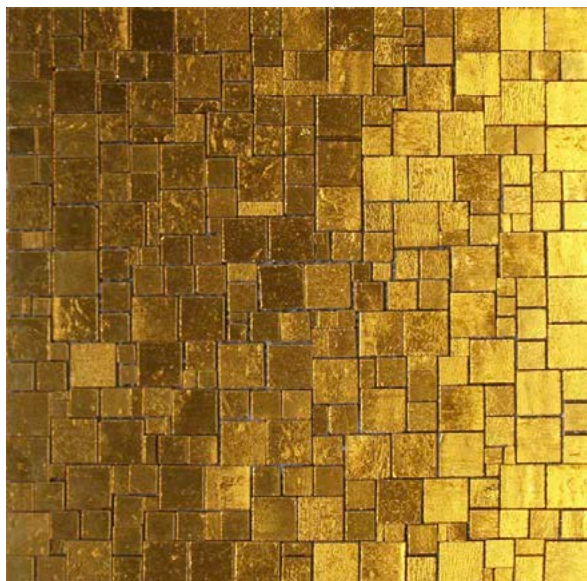

THE KARL LAGERFELD

Grand Lisboa Palace Hotel · Macau

SICIS

SICIS

SICIS

Artistic Mosaic Decor: Orum Custom

curve edge and domes supplied in full standard stripes
to be cut and abjust on site

gold thickness 4mm
10x10mm
15x15mm
23x23mm