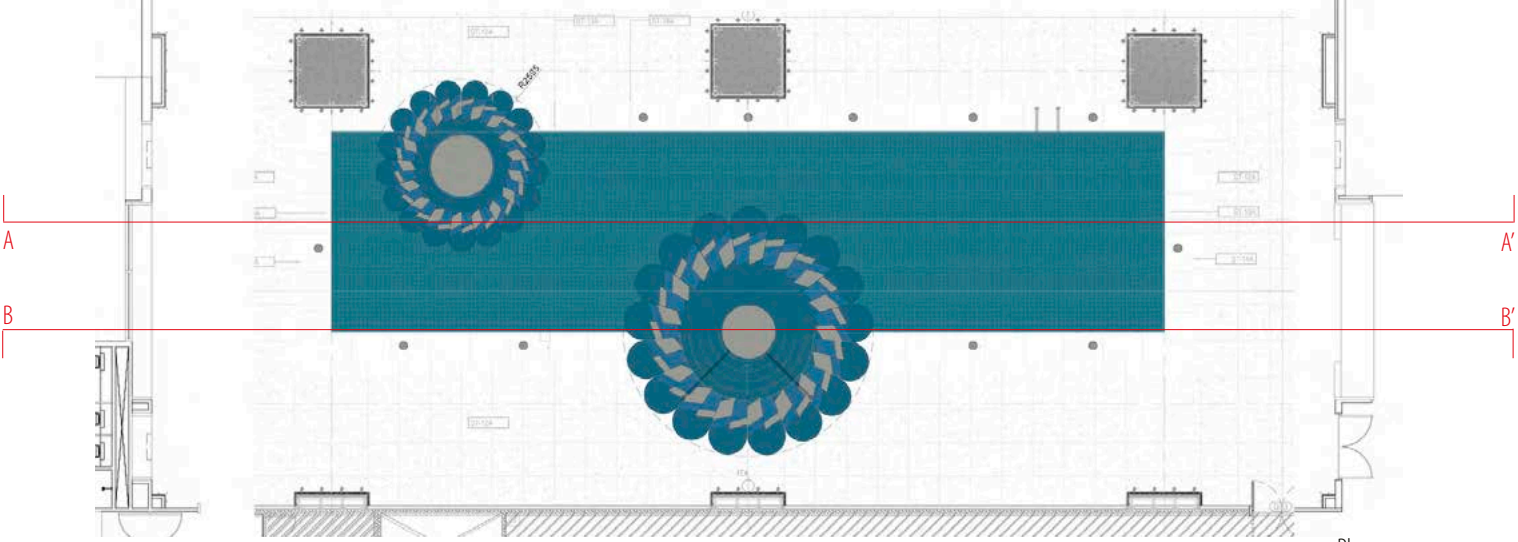

Indoor Pool

SICIS

Section A-A'

Plan

Section B-B'

Background
Bianco Carrara

Wall Details
10380 mm x 5500 mm

Snow_Natural Coll. White_Murano Coll. Titanium 0_Murano Coll. Titanium 1_Murano Coll. Titanium 2_Murano Coll. Titanium 3_Murano Coll. Platinum_Colibrì Coll. Grey Flannel_Colibrì Coll. Black_Murano Coll.

MAKING

Indoor Pool

folgo bianco Carrara lucido 1,5x1,5 spessore 4mm

SICIS

Big Artistic Mosaic Decor

Project Indoor Pool

Top Floor Pattern

Side Floor Pattern