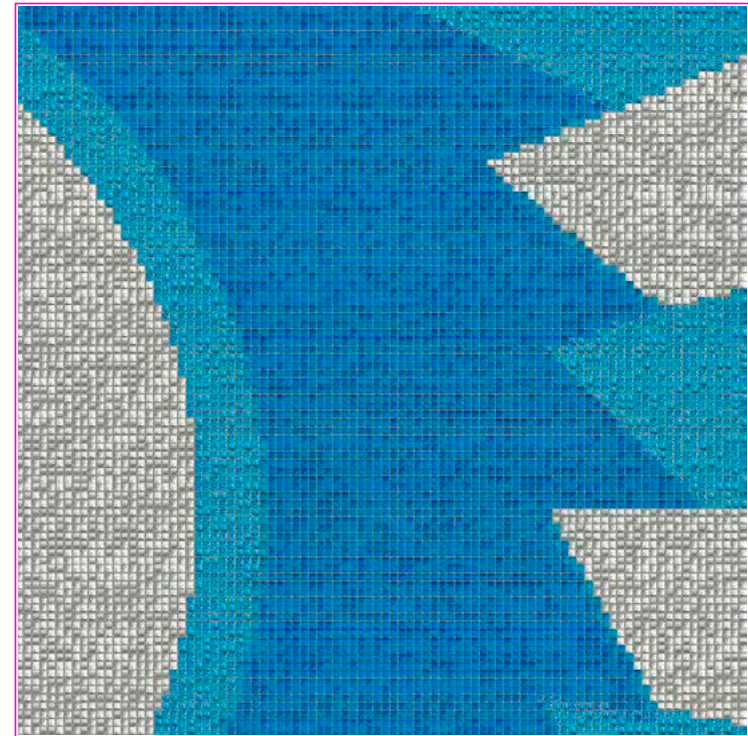

Titanium 1 - Murano

Titanium 3 - Murano

Mud - Natural

Earth - Natural

Black - Murano

Outdoor Pool

SICIS

detail 5 x 5 sheets