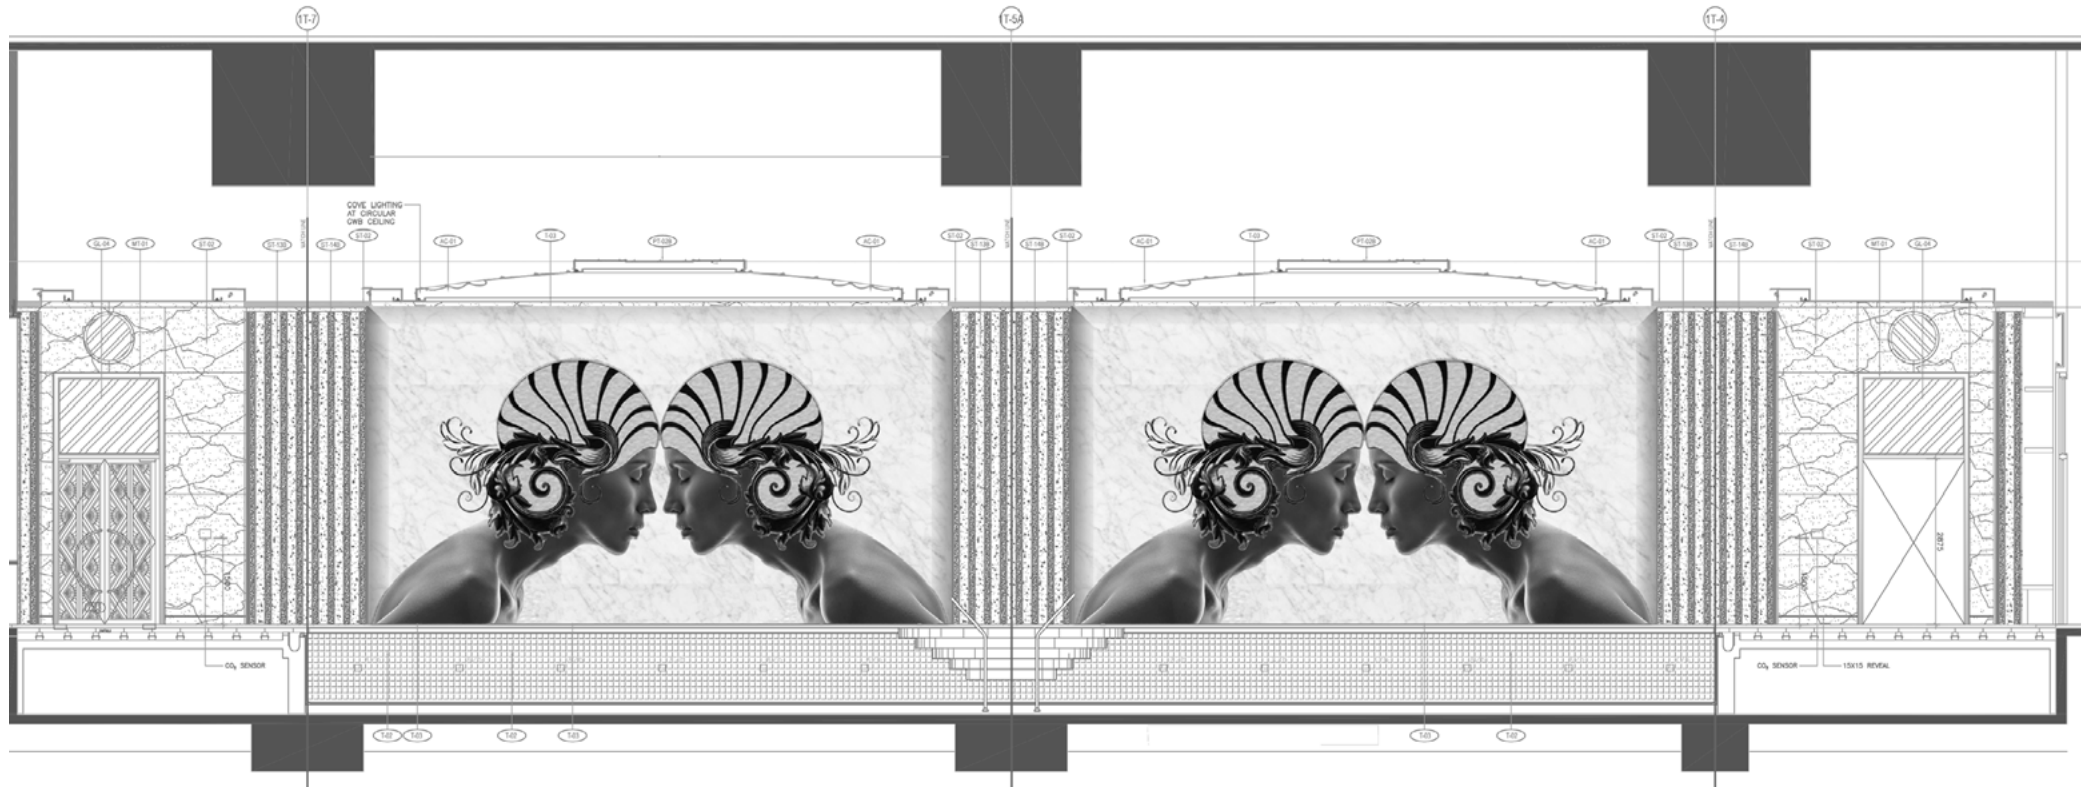

Indoor Pool

SICIS

Section A-A'

Plan

Section B-B'

Background
Bianco Carrara

Wall Details
10380 mm x 5500 mm

Snow_Natural Coll. White_Murano Coll. Titanium 0_Murano Coll. Titanium 1_Murano Coll. Titanium 2_Murano Coll. Titanium 3_Murano Coll. Platinum_Colibrì Coll. Grey Flannel_Colibrì Coll. Black_Murano Coll.

MAKING

Indoor Pool

folgo bianco Carrara lucido 1,5x1,5 spessore 4mm

SICIS

Big Artistic Mosaic Decor

Project Indoor Pool

Top Floor Pattern

Side Floor Pattern