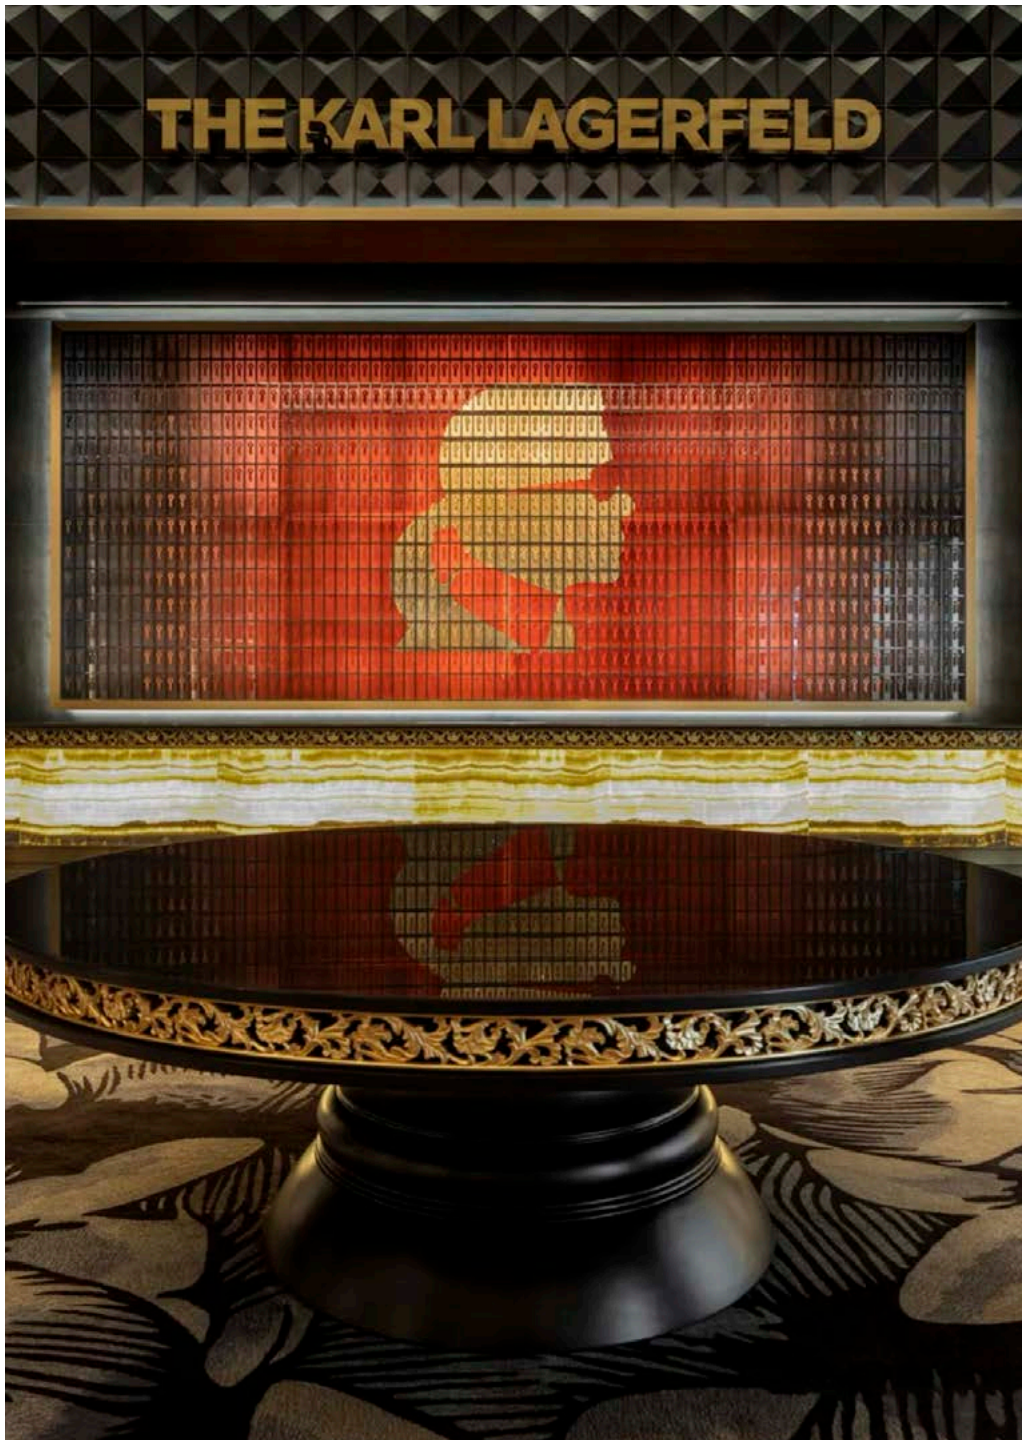

THE KARL LAGERFELD

Grand Lisboa Palace Hotel · Macau

SICIS

SICIS

SICIS

Artistic Mosaic Decor: Orum Custom

curve edge and domes supplied in full standard stripes
to be cut and abjust on site

gold thickness 4mm
10x10mm
15x15mm
23x23mm