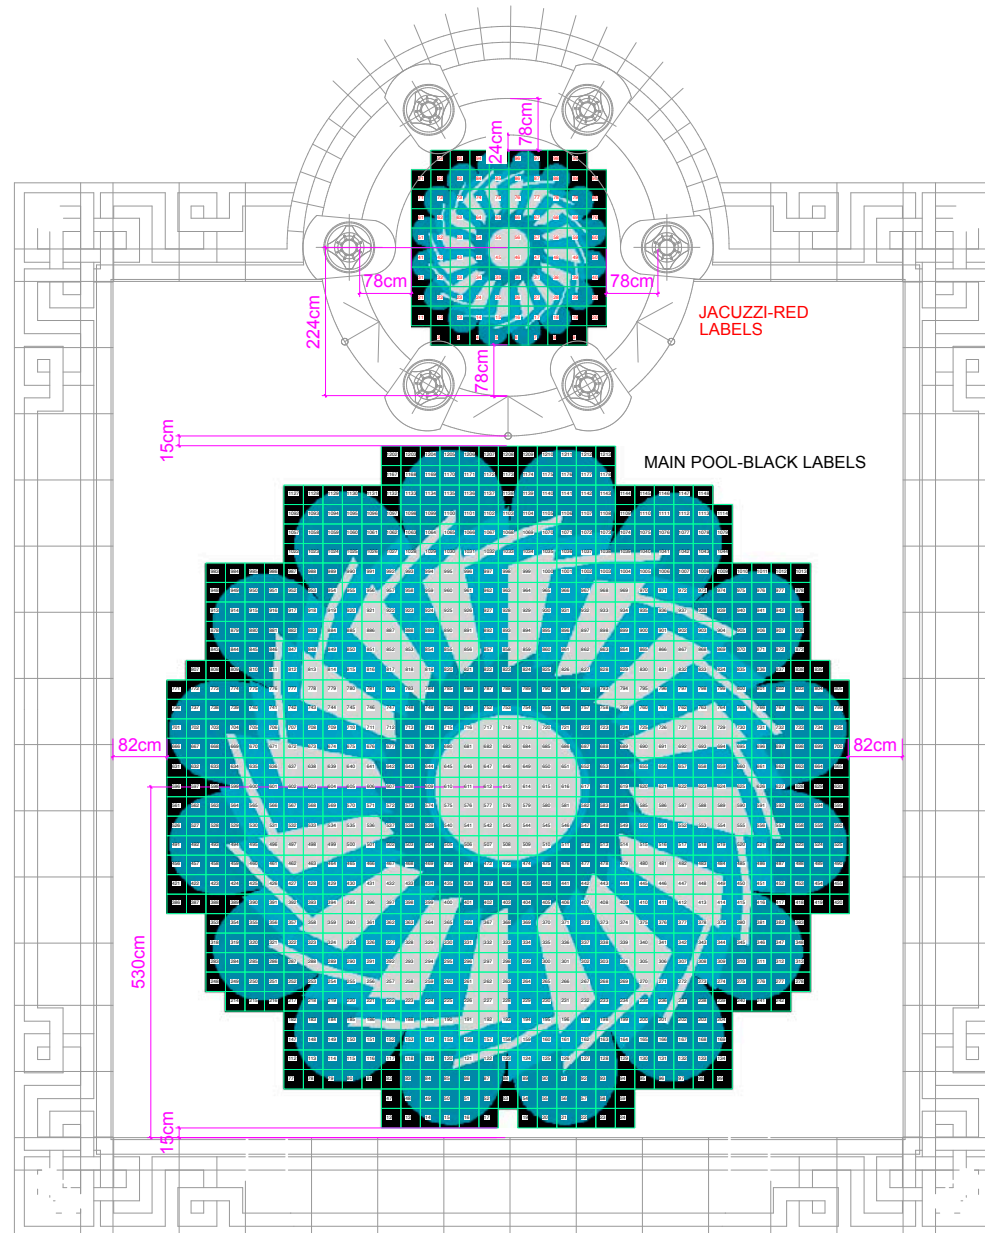

Indoor Pool

SICIS

Section A-A'

Plan

Section B-B'

Background
Bianco Carrara

Wall Details
10380 mm x 5500 mm

Snow_Natural Coll. White_Murano Coll. Titanium 0_Murano Coll. Titanium 1_Murano Coll. Titanium 2_Murano Coll. Titanium 3_Murano Coll. Platinum_Colibrì Coll. Grey Flannel_Colibrì Coll. Black_Murano Coll.

Titanium 1 - Murano

Titanium 3 - Murano

Mud - Natural

Earth - Natural

Black - Murano

Outdoor Pool

SICIS

detail 5 x 5 sheets