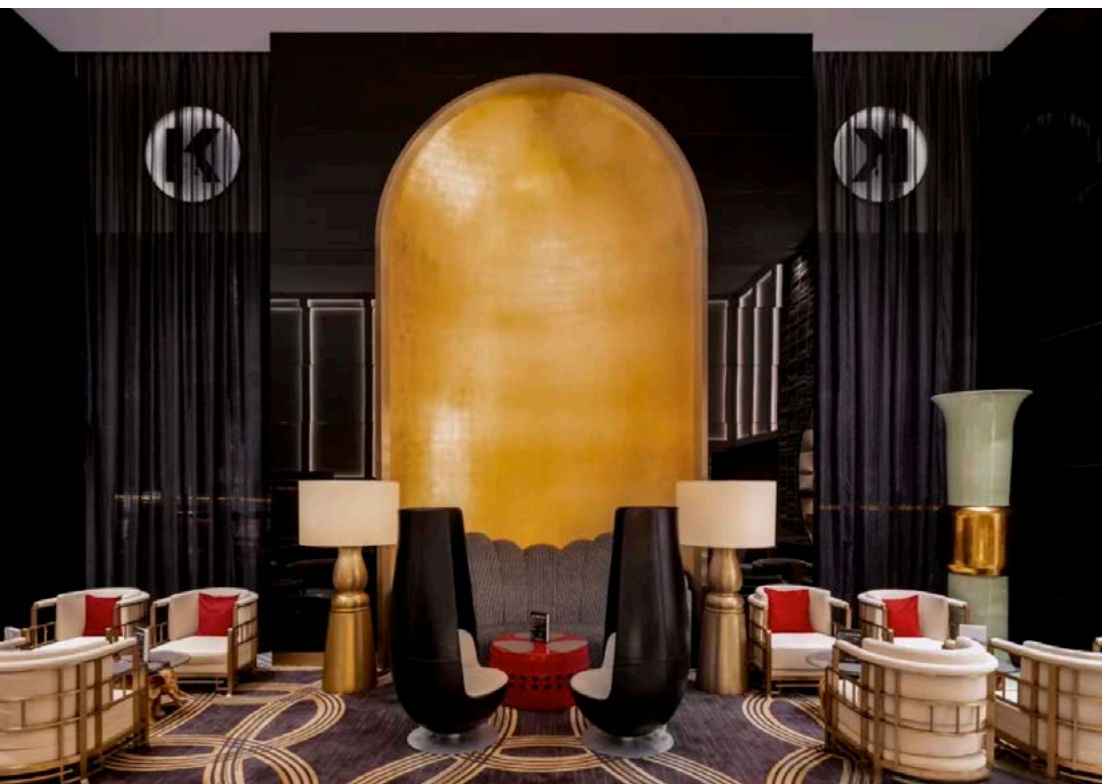

THE KARL LAGERFELD

Grand Lisboa Palace Hotel · Macau

SICIS

SICIS

SICIS

Artistic Mosaic Decor: Orum Custom

curve edge and domes supplied in full standard stripes
to be cut and abjust on site

gold thickness 4mm
10x10mm
15x15mm
23x23mm