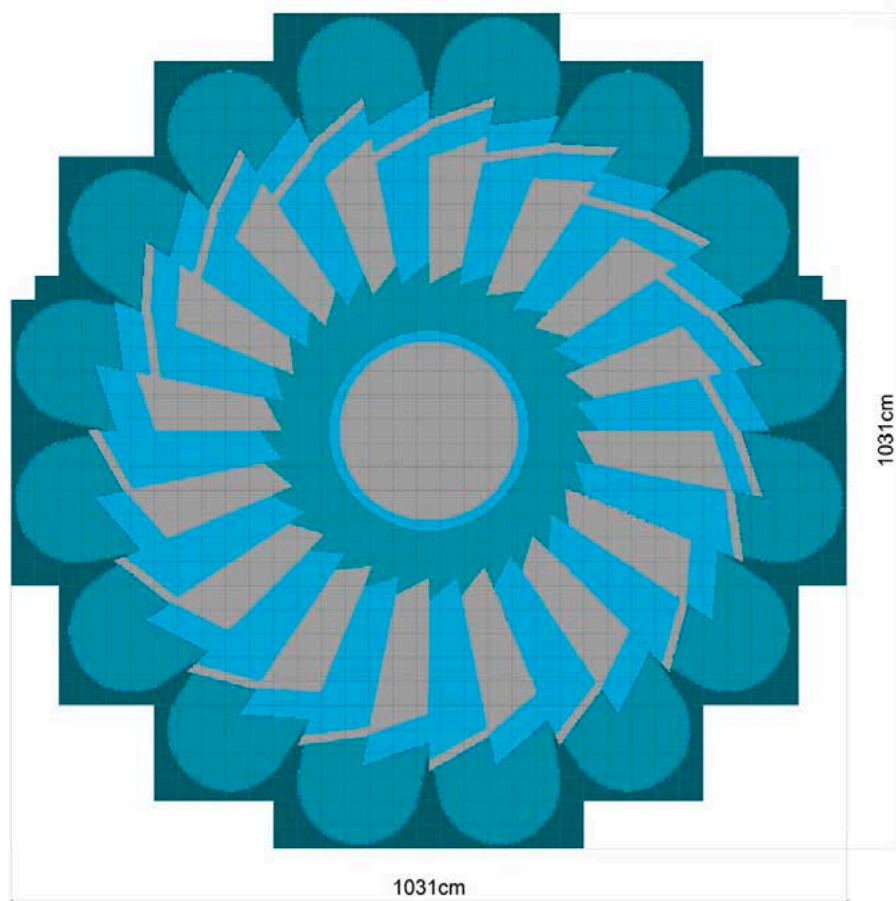

Titanium 1 - Murano

Titanium 3 - Murano

Mud - Natural

Earth - Natural

Black - Murano

Outdoor Pool

SICIS

detail 5 x 5 sheets