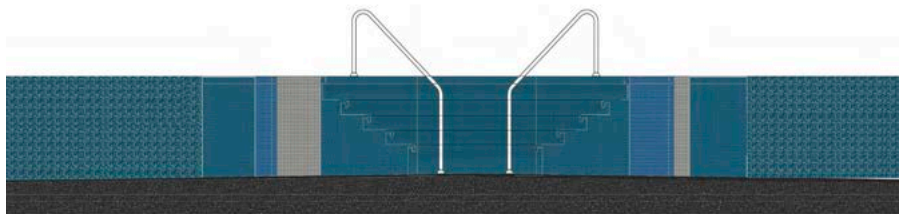

MAKING

Indoor Pool

folgo bianco Carrara lucido 1,5x1,5 spessore 4mm

SICIS

Big Artistic Mosaic Decor

Project Indoor Pool

Top Floor Pattern

Side Floor Pattern