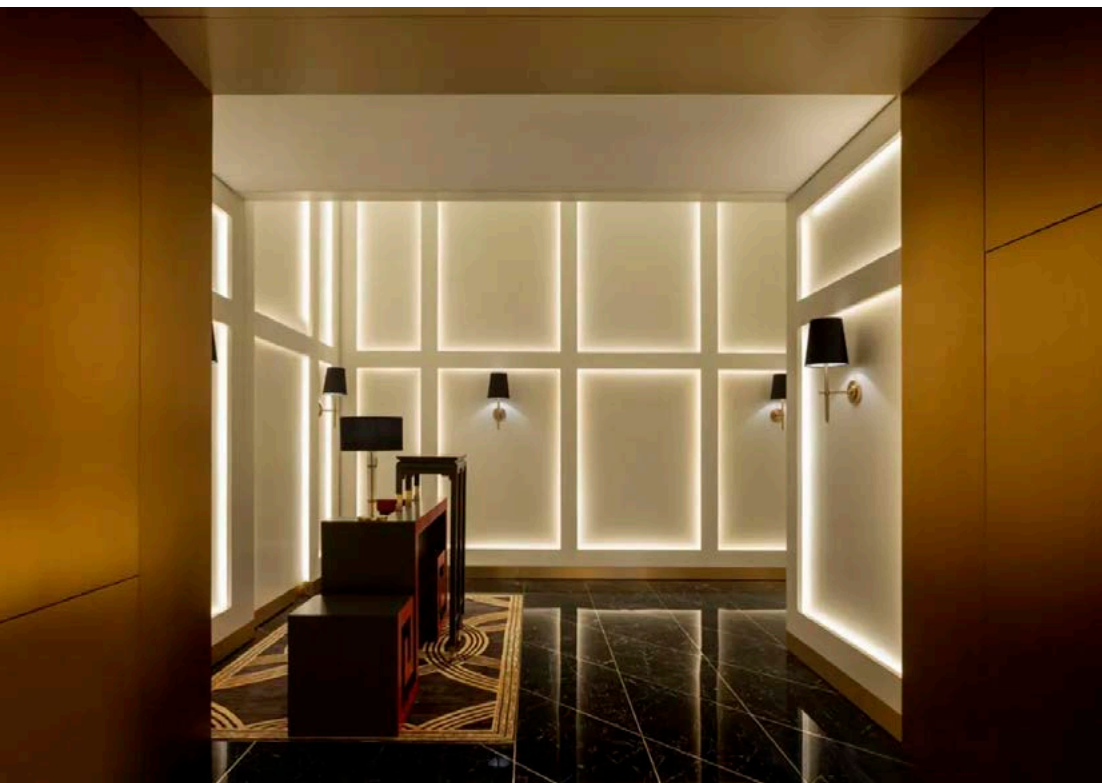

THE KARL LAGERFELD

Grand Lisboa Palace Hotel · Macau

SICIS

SICIS

SICIS

Artistic Mosaic Decor: Orum Custom

curve edge and domes supplied in full standard stripes
to be cut and abjust on site

gold thickness 4mm
10x10mm
15x15mm
23x23mm