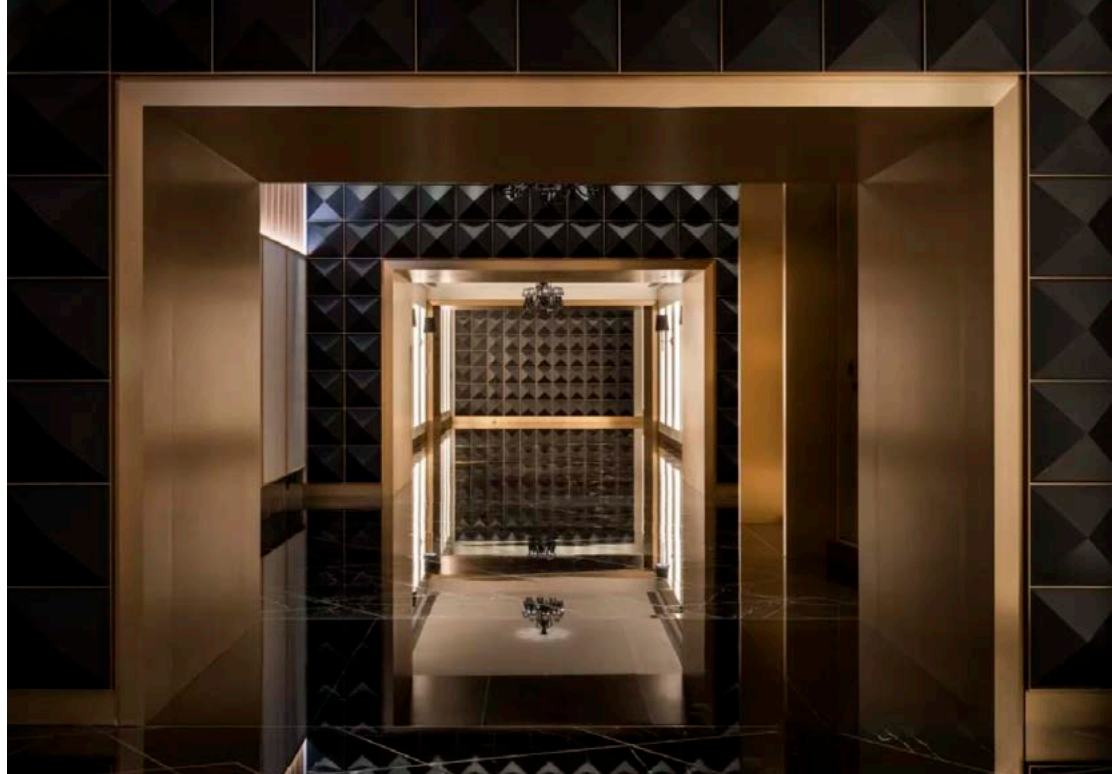

THE KARL LAGERFELD

Grand Lisboa Palace Hotel · Macau

SICIS

SICIS

SICIS

Artistic Mosaic Decor: Orum Custom

curve edge and domes supplied in full standard stripes
to be cut and abjust on site

gold thickness 4mm
10x10mm
15x15mm
23x23mm