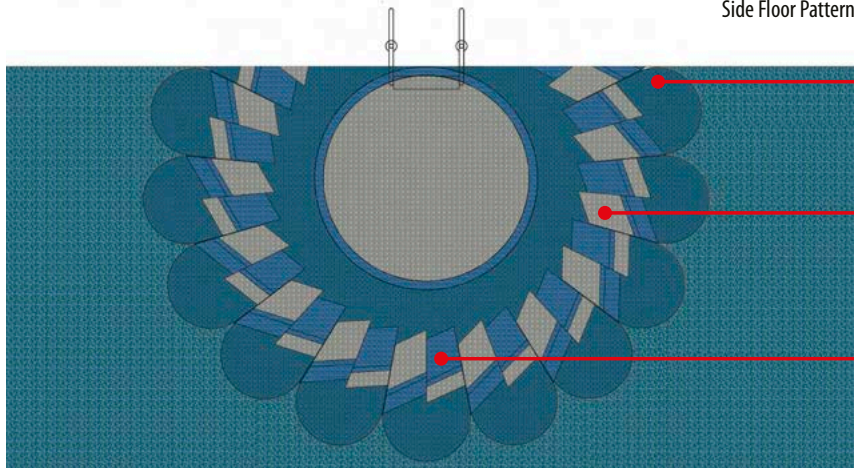

Bottom Floor Pattern