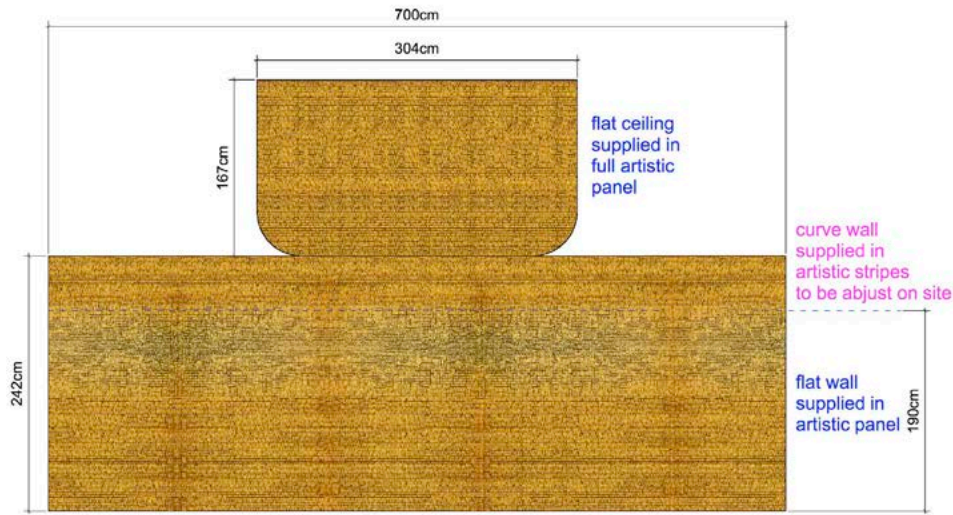

18/F VIP RECEPTION