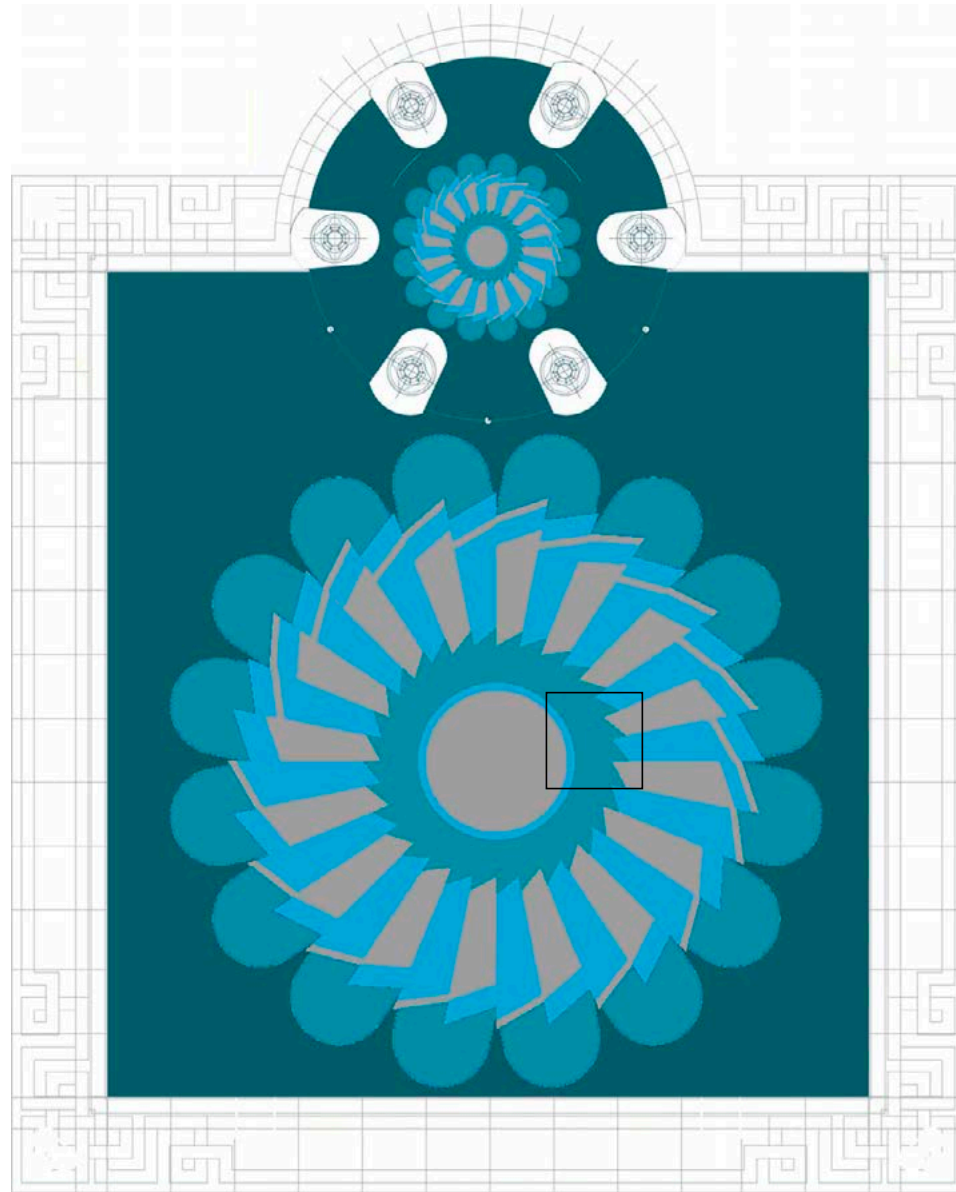

Titanium 1 - Murano

Titanium 3 - Murano

Mud - Natural

Earth - Natural

Black - Murano

Outdoor Pool

SICIS

detail 5 x 5 sheets