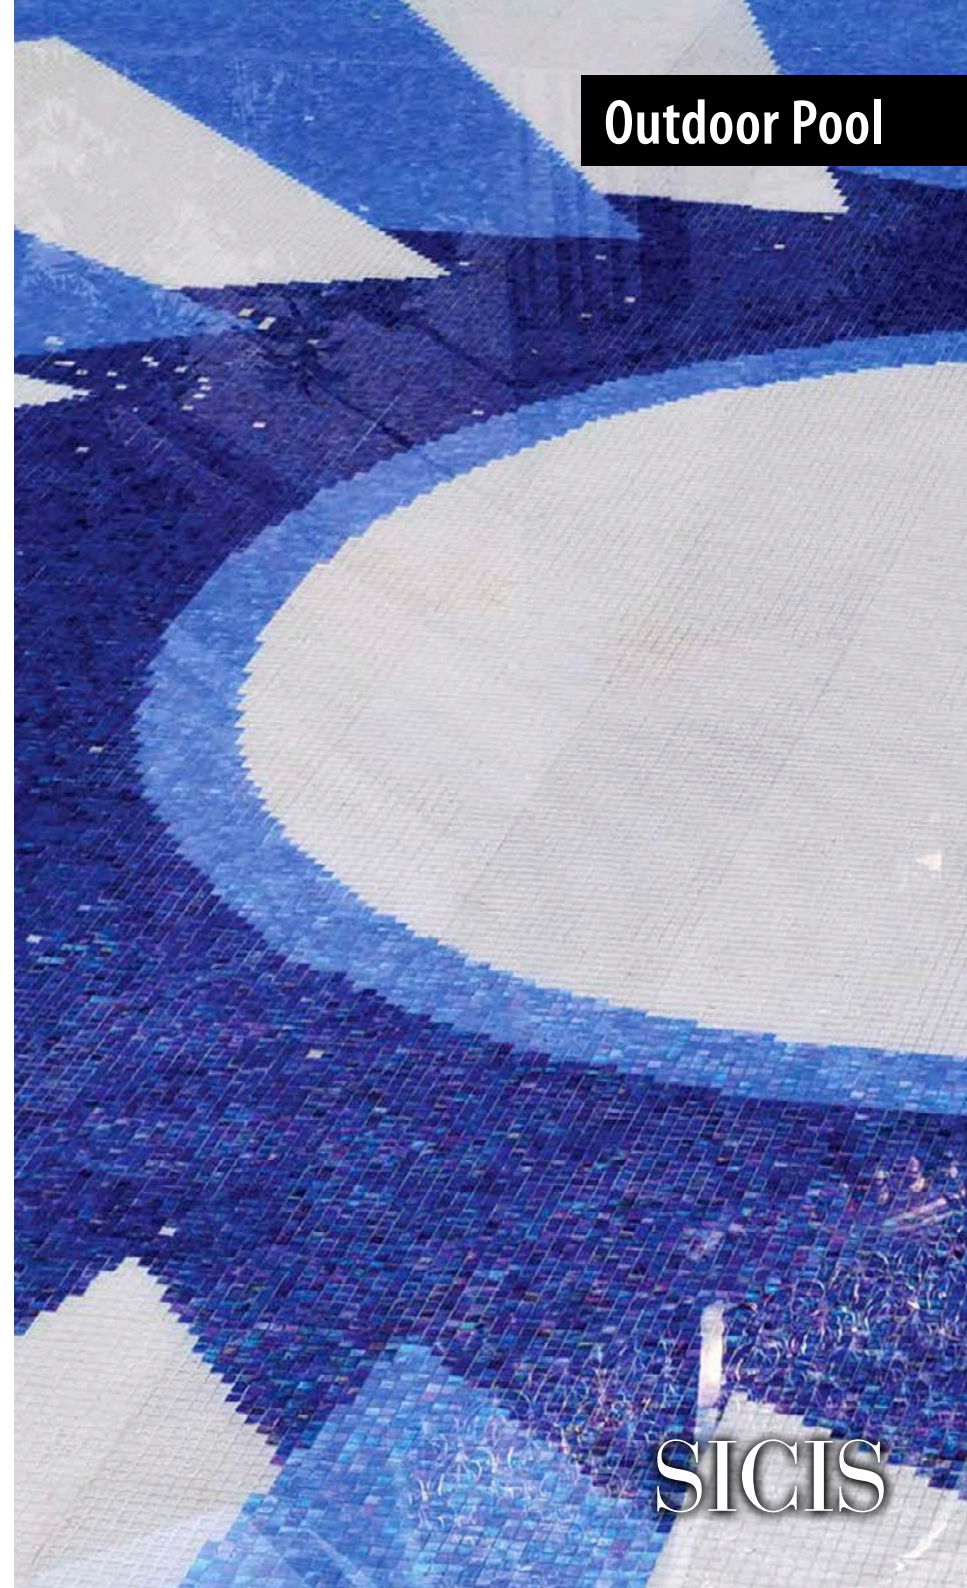

Titanium 1 - Murano

Titanium 3 - Murano

Mud - Natural

Earth - Natural

Black - Murano

Outdoor Pool

SICIS

detail 5 x 5 sheets